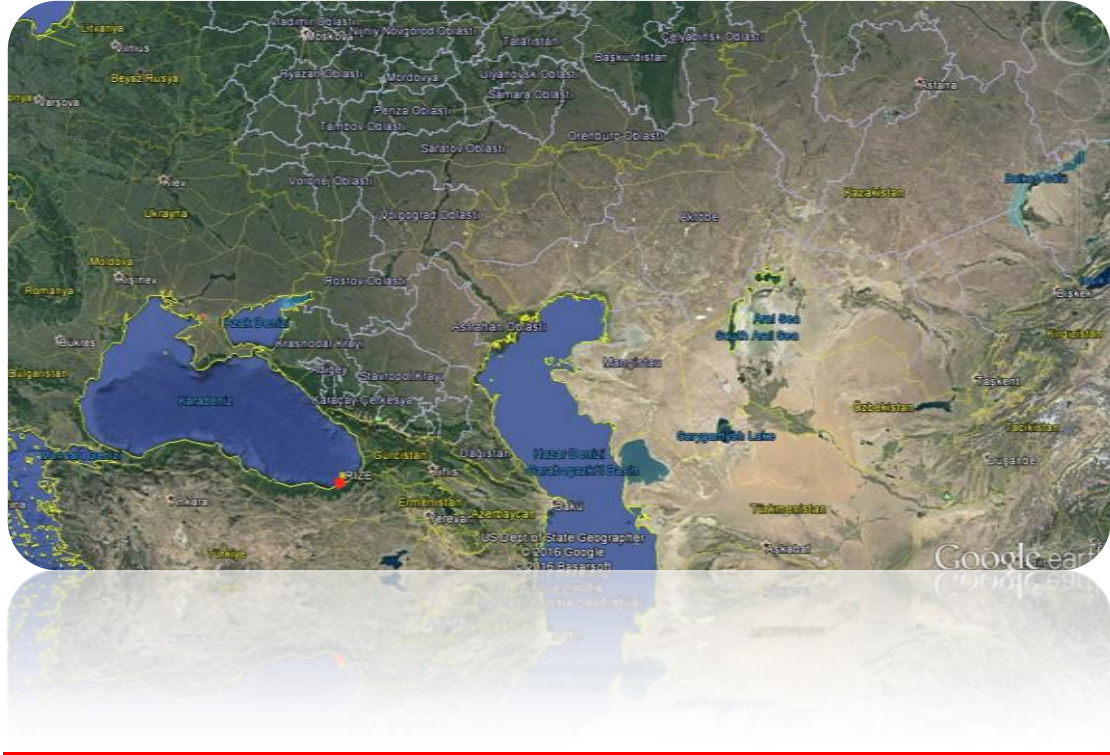

Tarih :

23-24-25 Eylül 2016

Spor Salonu :

Rize Spor Salonu Rize Türkiye

BLACK AND CASPIAN SEA KARATE FEDERATION (BCSKF)
Black and Caspian Sea Open Karate Championships
23-24-25 Eylül 2016
Rize & Turkey

Karadeniz ve Hazar Deniz'i Ülkeleri :